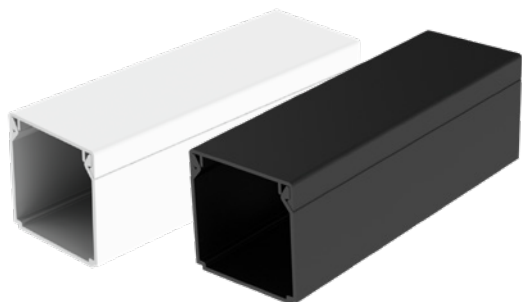

- black and white version
- more durable material with a temperature range of -25 to +90°C, possible to use also outdoors
- halogen-free design for indoor environments with a higher concentration of people
- a wide range of accessories - covers and trunking boxes

LHD 20X10 HF	8921 HF	8922 HF	8923 HF	8924 HF	8925 HF	8926 HF	-
LHD 20X20 HF	8621 HF	8622 HF	8623 HF	8624 HF	8625 HF	8626 HF	8629 HF
LHD 40X20 HF	8631 HF	8632 HF	8633 HF	8634 HF	8635 HF	8636 HF	8639 HF
LHD 40X40 HF	8641 HF	8642 HF	8643 HF	8644 HF	8645 HF	8646 HF	-
LH 60X40 HF	8651 HF	8652 HF	8653 HF	8654 HF	8655 HF	8656 HF	-

LHD 40X40