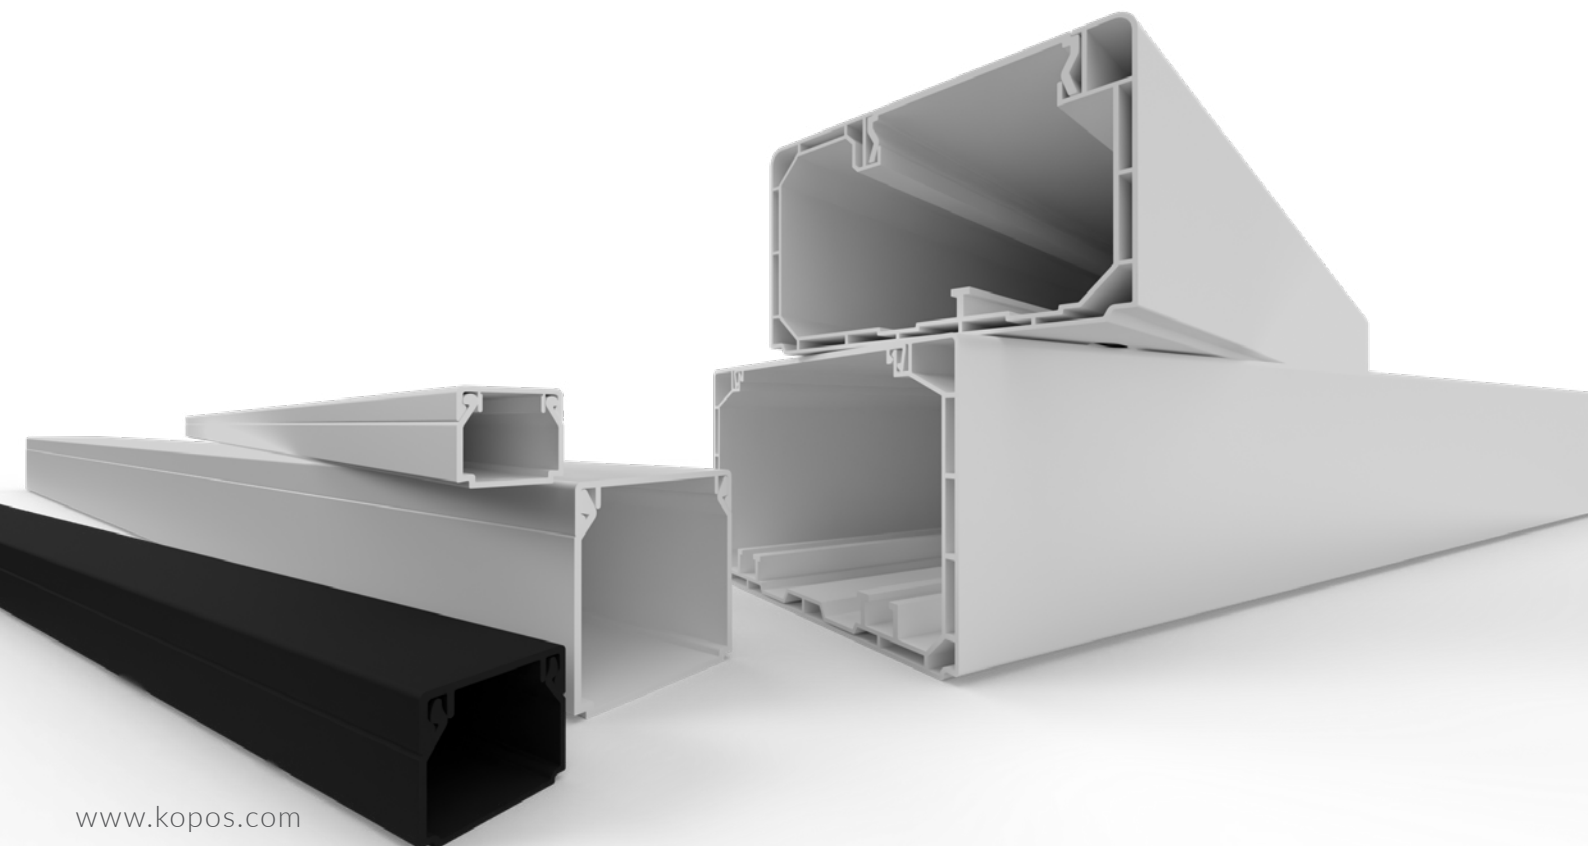

WIRING TRUNKINGS AND CHANNELS

KOPOS

WIRING TRUNKINGS AND CHANNELS

Wiring trunkings and channels are made of PVC or PC/ABS in accordance with ČSN EN 50058-1. It's designed for indoor use. They are designed for small and low voltage distribution. As a standard, they are produced in white color corresponding to RAL 9003.

Double-locked trunkings have increased rigidity and the lid is firmly attached. As a standard, they are protected by foil against damage and pollution during transport and assembly. They are approved for Explosive Environments 2 and 22. The trunkings marked with the letters „HF“ are made of halogen-free material and are therefore suitable for areas with regard to the safety of persons and property in case of fire.

www.kopos.com

PARAPET CHANNELS FOR CLASSIC DEVICES

- smart minimalistic design
- intended for classic devices by inserting into the snap-on device box KP 80 PK
- easy assembly of the cover by pushing on the centre part
- the possibility of separating the curcuits with a shielding channel or a partition
- large covers for convenient covering of joints - a perpendicular cut is enough without need to adjust the angles

PK 110X65 D

PK 130X65 D

PK 170X65 D

PARAPET CHANNELS FOR MODULAR DEVICES

- smart minimalistic design
- intended for power modular devices 45x45 mm or data modular devices 45x22,5 mm
- direct snapping of the KOPOS modular device instead of cover
- large covers for convenient covering of joints - a perpendicular cut is enough without need to adjust the angles
- newly PK 90X55 D also in black color