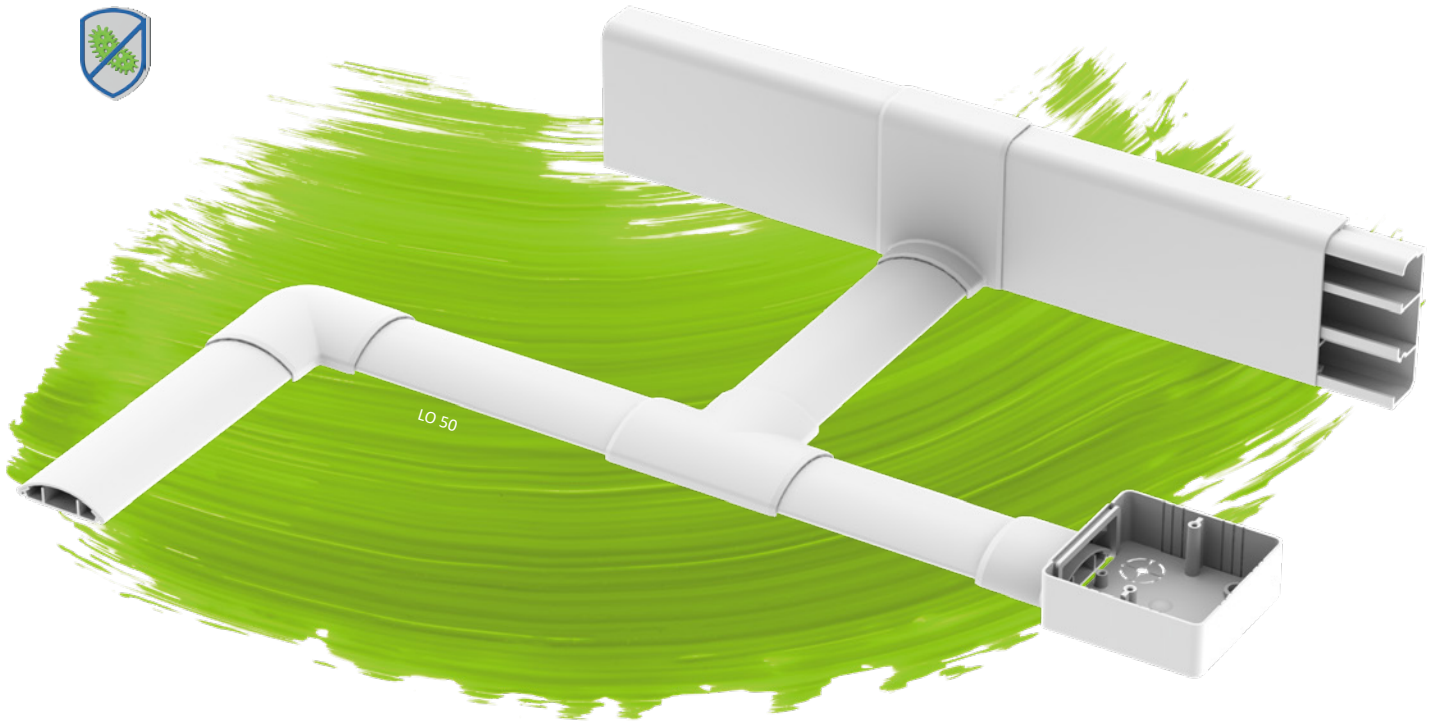

FLOOR TRUNKINGS

LO