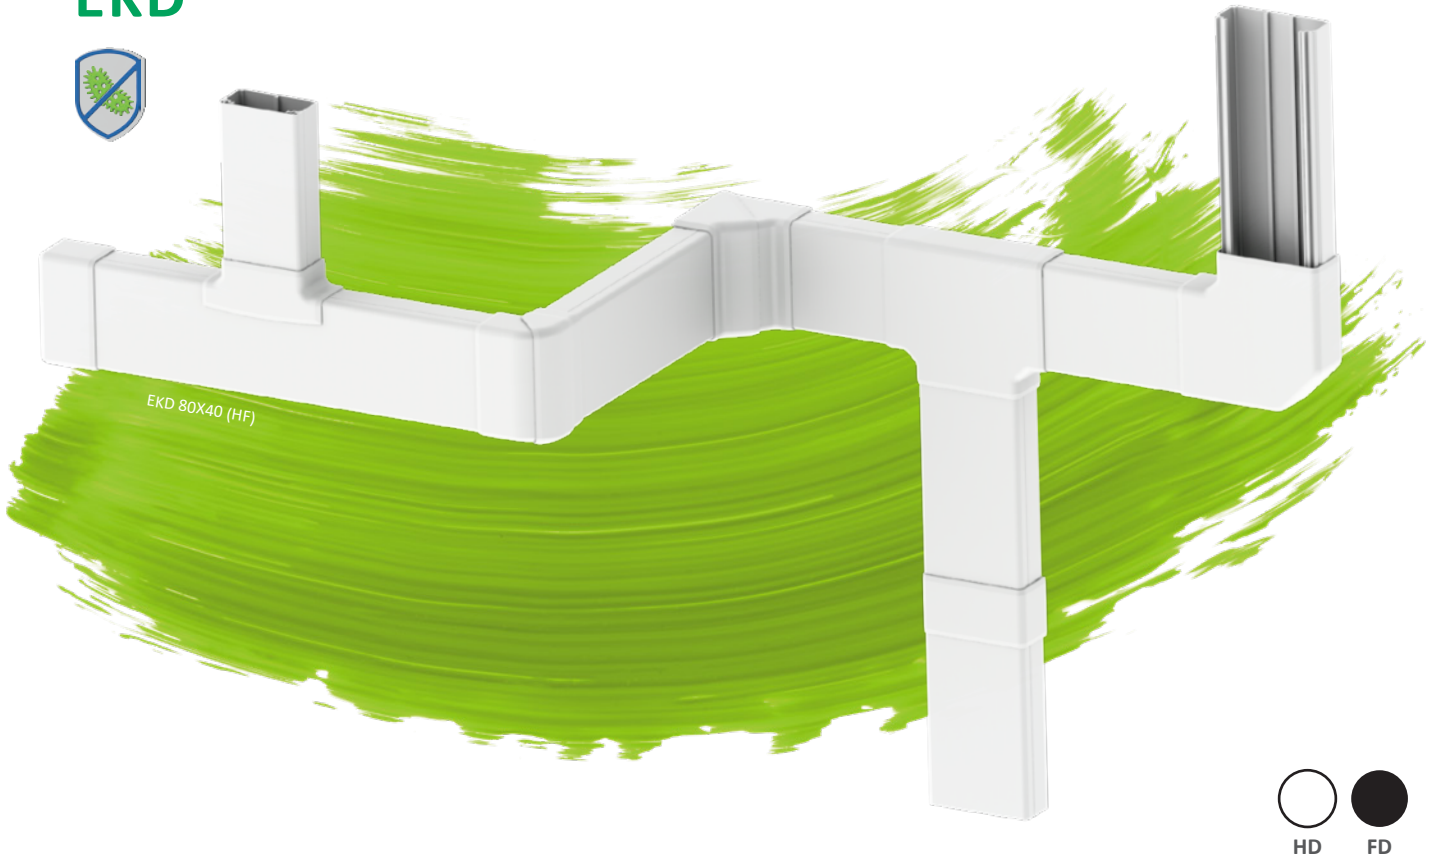

EKE 60X60

EKE 100X60

EKE 140X60

EKE 180X60

WIRING CHANNELS

EKD

- intended only for wiring distributions
- spacers included in the sales package, can also be purchased separately
- possibility of circuit separation with a partition PEKD 40 (HF)
- transition covers for connection to other EKD with different widths (85...4/EKD)
- newly EKD 80X40 also in black color