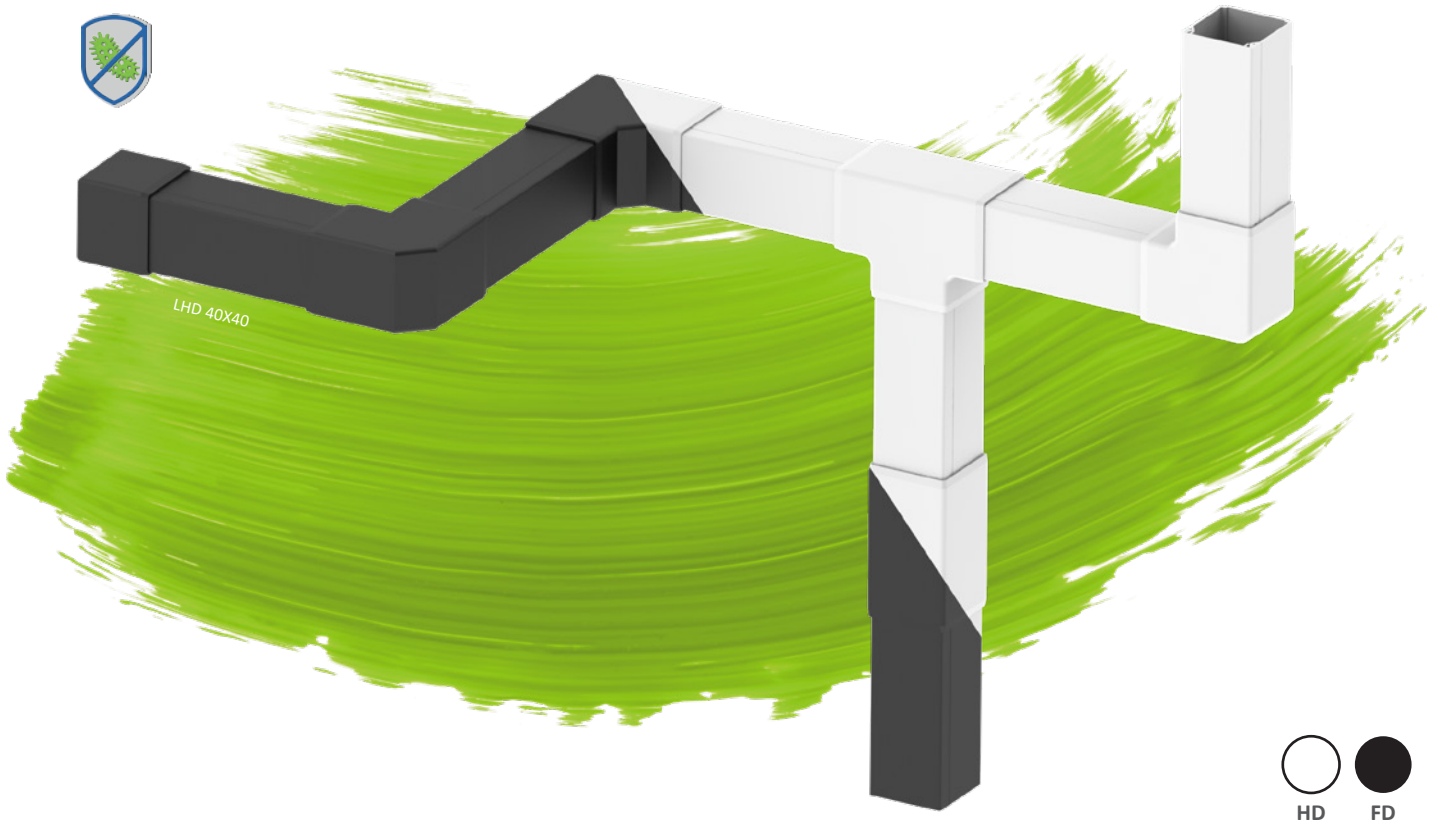

WIRING TRUNKINGS

PVC

- black and white version
- suitable for interior use
- selected most used dimensions
- a wide range of accessories - covers and trunking boxes

LHD 20X10	8921	8922	8923	8924	8925	8926	-
LHD 20X20	8621	8622	8623	8624	8625	8626	8629
LHD 40X20	8631	8632	8633	8634	8635	8636	8639
LHD 40X40	8641	8642	8643	8644	8645	8646	-
LH 60X40	8651	8652	8653	8654	8655	8656	-